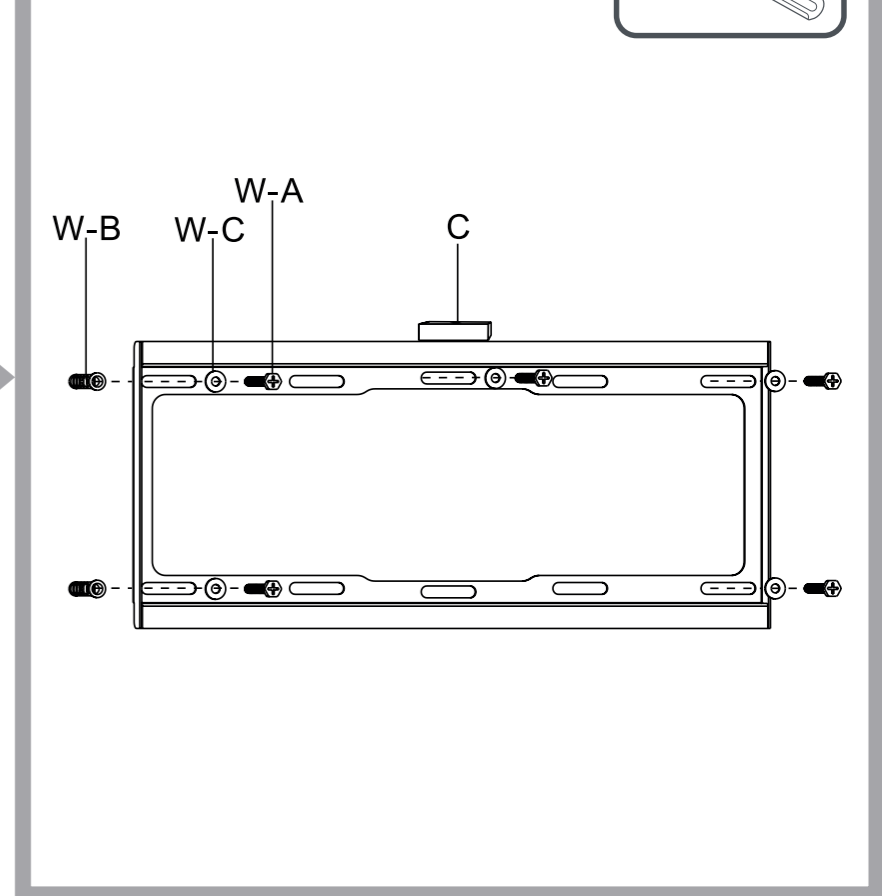

ONE
FOR ALL

A

B

C

Package M

4 x M6x30mm

M-A

4 x D8

M-C

4 x M8x30mm

M-B

4 x ø15xø8x15mm

M-D

Package W

5 x ST6.3x55mm

W-A

5 x

W-B

5 x D6

W-C

Download the
One For All Toolbox App

Free

UK Handy installation tools.
DE Nützliche Unterstützung für die Montage.
ES Útiles herramientas para el montaje.
FR Outils d'installation pratiques.
IT Comodi strumenti per l'installazione.

WM2420 Universal Electronics BV - Europe & International
The Netherlands
RDN1190321

START

2 WARNING

Please verify that the supporting surface will safely support the combined weight of the equipment and all attached hardware and components

3

5a

5b

FINISH