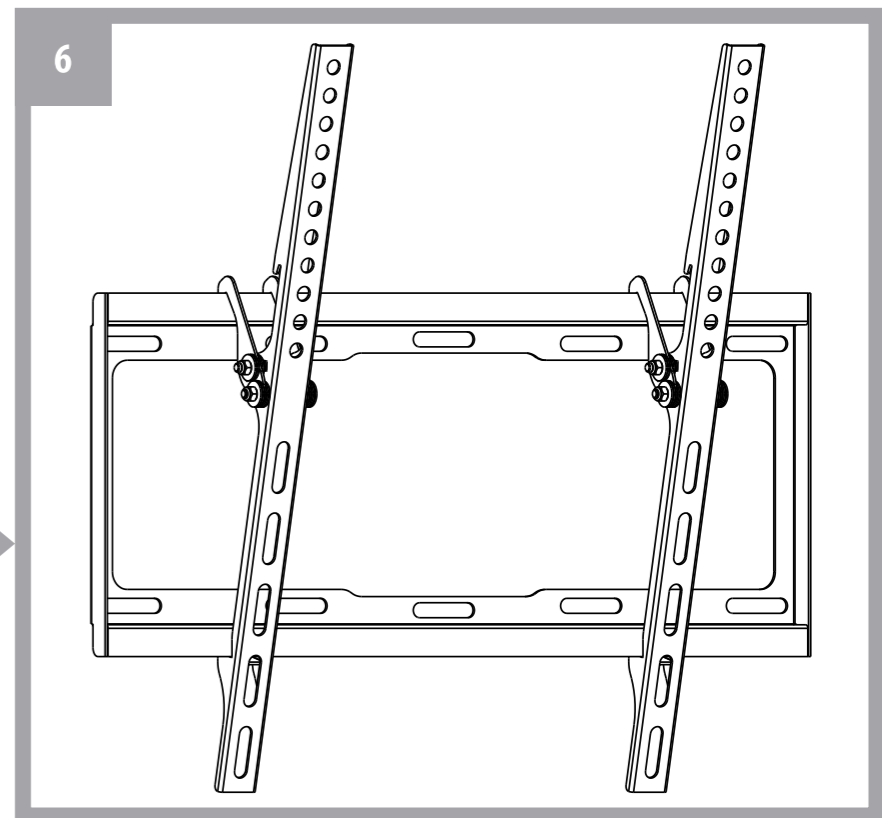

ONE
FOR ALL

A

B

C

Package M

4 x M6x30mm

M-A

4 x D8

M-C

4 x M8x30mm

M-B

4 x ø15xø8x15mm

M-D

Package W

5 x ST6.3x55mm

W-A

5 x

W-B

5 x D6

W-C

Download the
One For All Toolbox App

Free

UK Handy installation tools.
DE Nützliche Unterstützung für die Montage.
ES Útiles herramientas para el montaje.
FR Outils d'installation pratiques.
IT Comodi strumenti per l'installazione.

WM2420 Universal Electronics BV - Europe & International
The Netherlands
RDN1190321

START

2 WARNING

Please verify that the supporting surface will safely support the combined weight of the equipment and all attached hardware and components

3

5a

5b

FINISH