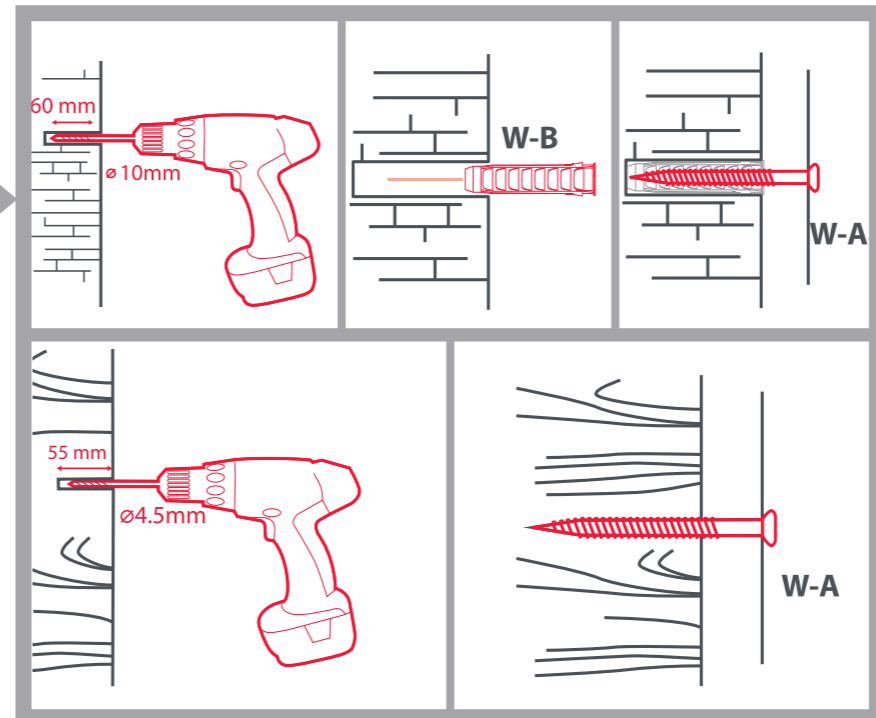

5 x

W-B

5 x D6

W-C

Download the
One For All Toolbox App

Free

UK Handy installation tools.
DE Nützliche Unterstützung für die Montage.
ES Útiles herramientas para el montaje.
FR Outils d'installation pratiques.
IT Comodi strumenti per l'installazione.

WM2420 Universal Electronics BV - Europe & International
The Netherlands
RDN1190321

START

2 WARNING

Please verify that the supporting surface will safely support the combined weight of the equipment and all attached hardware and components