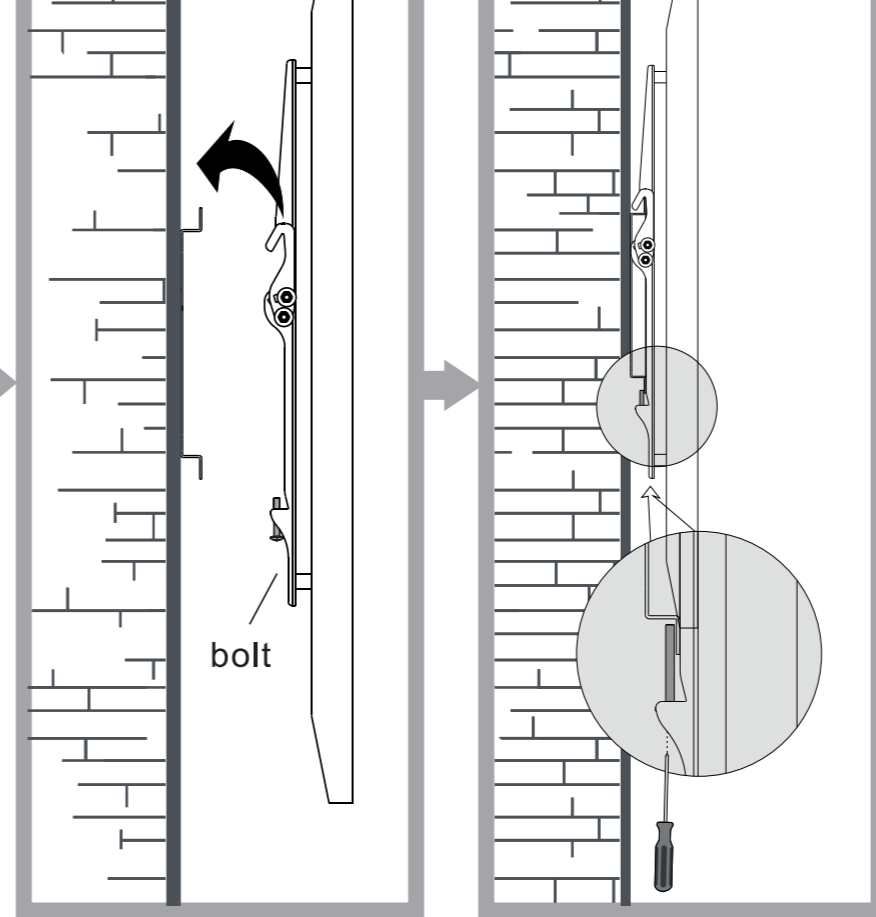

ONE
FOR ALL

A

B

C

Package M

4 x M6x30mm

M-A

4 x D8

M-C

4 x M8x30mm

M-B

4 x ø15xø8x15mm

M-D

Package W

5 x ST6.3x55mm

W-A

5 x

W-B

5 x D6

W-C

Download the
One For All Toolbox App

Free

UK Handy installation tools.
DE Nützliche Unterstützung für die Montage.
ES Útiles herramientas para el montaje.
FR Outils d'installation pratiques.
IT Comodi strumenti per l'installazione.

WM2420 Universal Electronics BV - Europe & International
The Netherlands
RDN1190321

START

2 WARNING

Please verify that the supporting surface will safely support the combined weight of the equipment and all attached hardware and components

3

5a

5b

FINISH