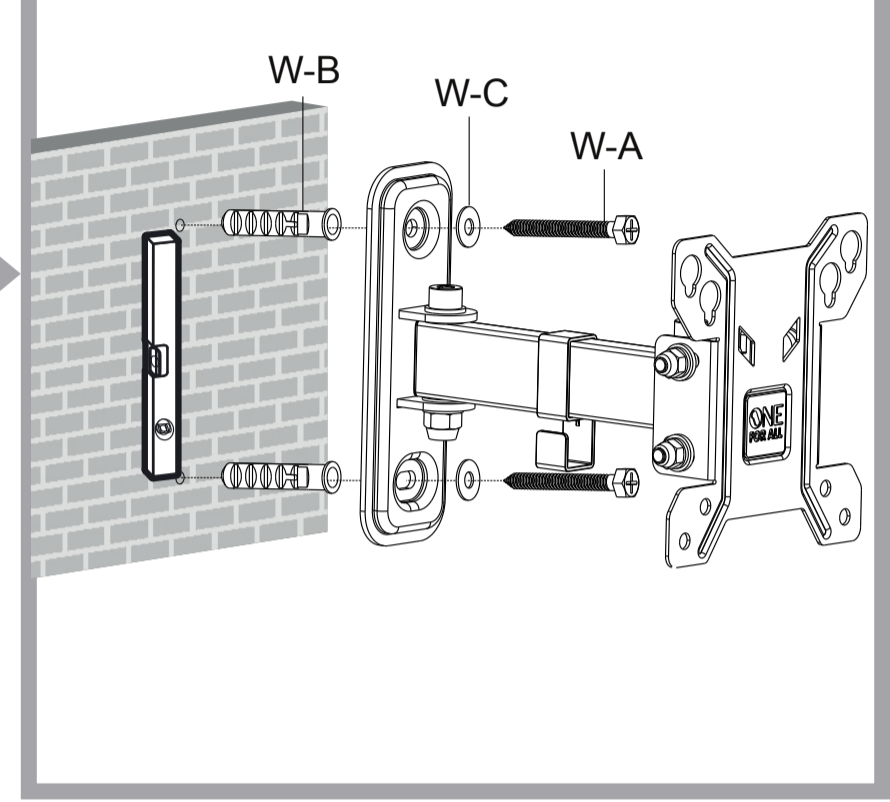

Universal Electronics BV - Europe & International  
P.O. Box 3332, 7500 DH Enschede  
The Netherlands  
RDN-11503.23

**START**

**2 WARNING**

Please verify that the supporting surface will safely support the combined weight of the equipment and all attached hardware and components

**3**

**FINISH**