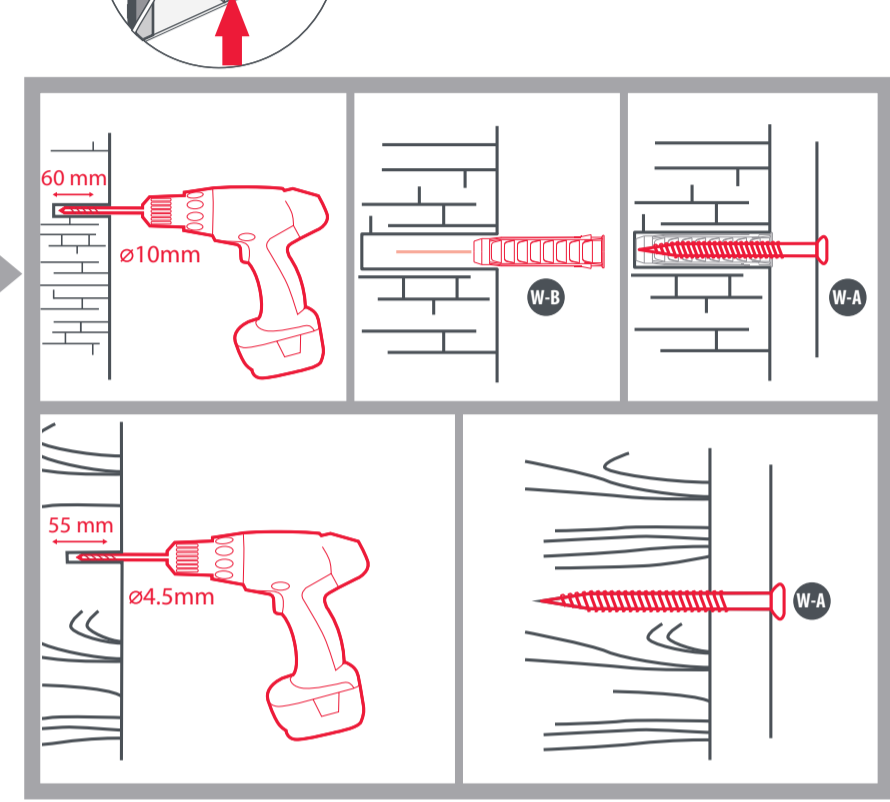

Universal Electronics BV - Europe & International  
P.O. Box 3332, 7500 DH Enschede  
The Netherlands  
RDN-11503.23

**START**

**2 WARNING**

Please verify that the supporting surface will safely support the combined weight of the equipment and all attached hardware and components

**3**

**FINISH**