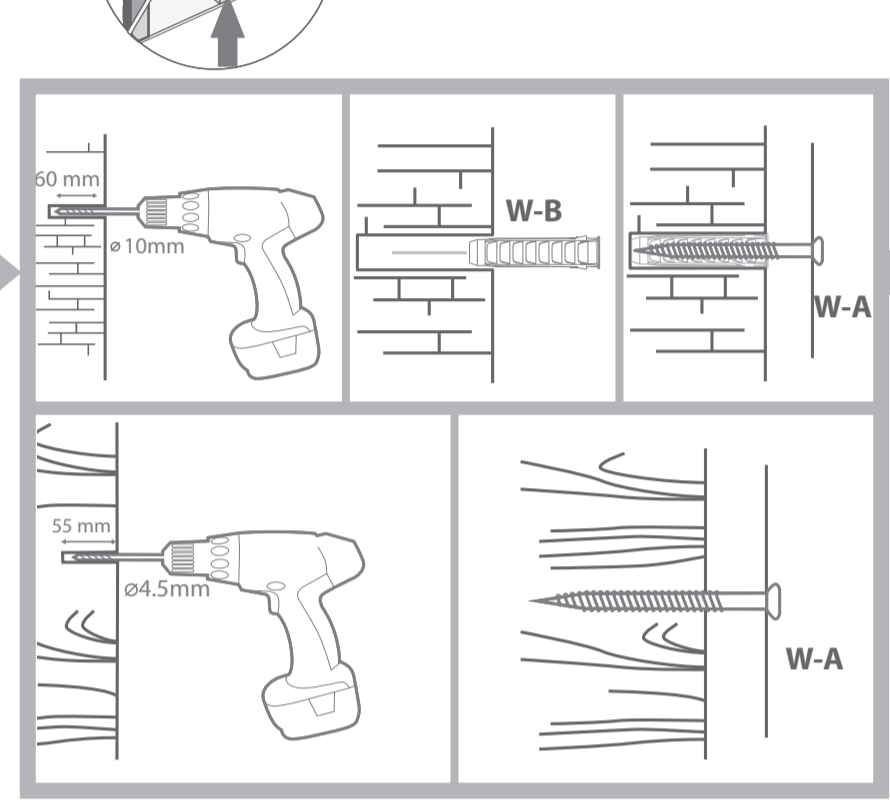

A

B

C

- Package M**
- 4 x M6x30mm M-A
 - 4 x M8x30mm M-B
 - 4 x M8x50mm M-C
 - 4 x M8x12mm M-G
 - 4 x D8 M-D
 - 4 x ø15xø8x5mm M-E
 - 4 x ø15xø8x15mm M-F

- Package W**
- 5 x ST6.3x55mm W-A
 - 5 x W-B
 - 5 x D6 W-C

Please verify that the supporting surface will safely support the combined weight of the equipment and all attached hardware and components

3