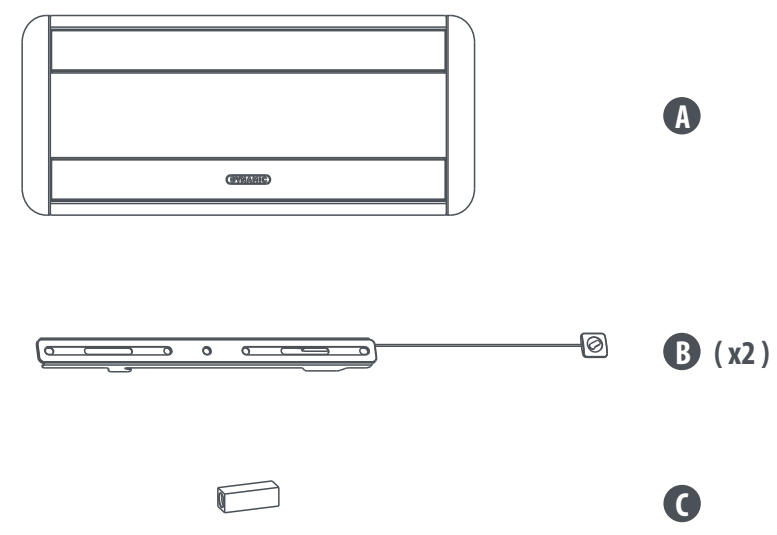

100 kg
 30 mm
 max 77"

VESA
 Universal
 400 x 400 max

- Package M**
- M-A 4 x M5x14mm
 - M-B 4 x M6x14mm
 - M-C 4 x M6x30mm
 - M-D 4 x M8x30mm
 - M-I 4 x M8x12mm
 - M-E 4 x M8x50mm
 - M-F 4 x D6mm
 - M-G 8 x ø15xø8x5mm
 - M-H 8 x ø15xø8x15mm

- Package W**
- W-A 4 x ST6.3x55mm
 - W-B 4 x Ø10x50mm
 - W-C 4 x D6mm

Universal Electronics BV - Europe & International
 PO Box 1100
 3720 BA Zierikzee
 The Netherlands
 WMS410
 RDN-11-50323

START

3 **WARNING**