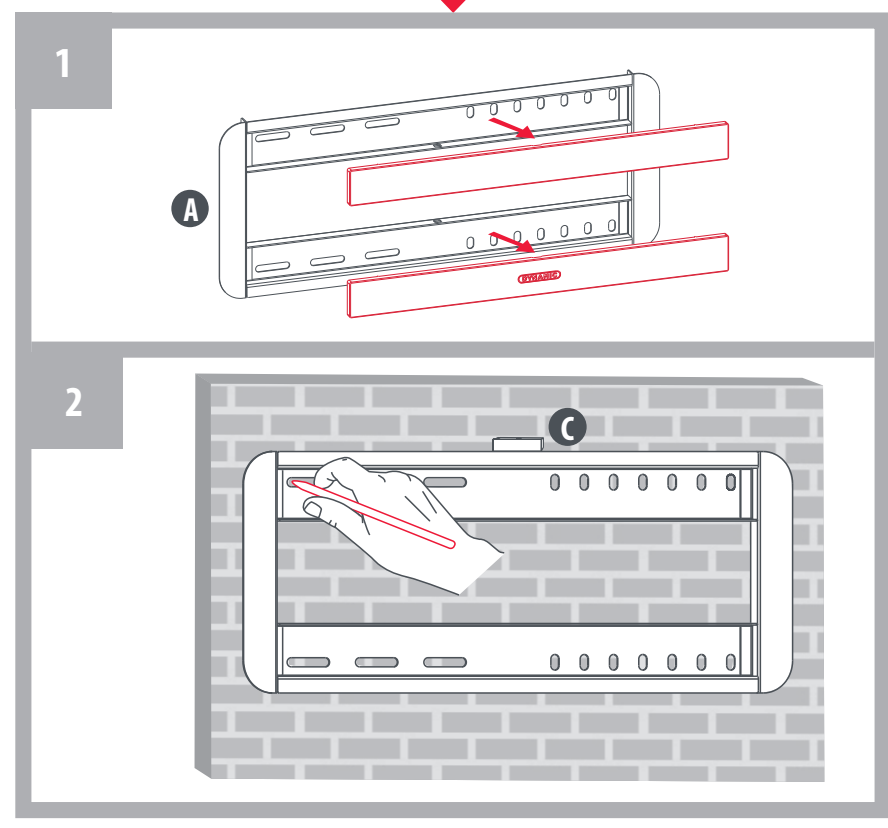

100 kg
 30 mm
 max 77"

VESA
 Universal
 400 x 400 max

- Package M**
- M-A 4 x M5x14mm
 - M-B 4 x M6x14mm
 - M-C 4 x M6x30mm
 - M-D 4 x M8x30mm
 - M-I 4 x M8x12mm
 - M-E 4 x M8x50mm
 - M-F 4 x D6mm
 - M-G 8 x ø15xø8x5mm
 - M-H 8 x ø15xø8x15mm

- Package W**
- W-A 4 x ST6.3x55mm
 - W-B 4 x Ø10x50mm
 - W-C 4 x D6mm

Universal Electronics BV - Europe & International
 PO Box 1100
 3720 BA Zierikzee
 The Netherlands
 WMS410
 RDN-11-50323

START

3 **WARNING**