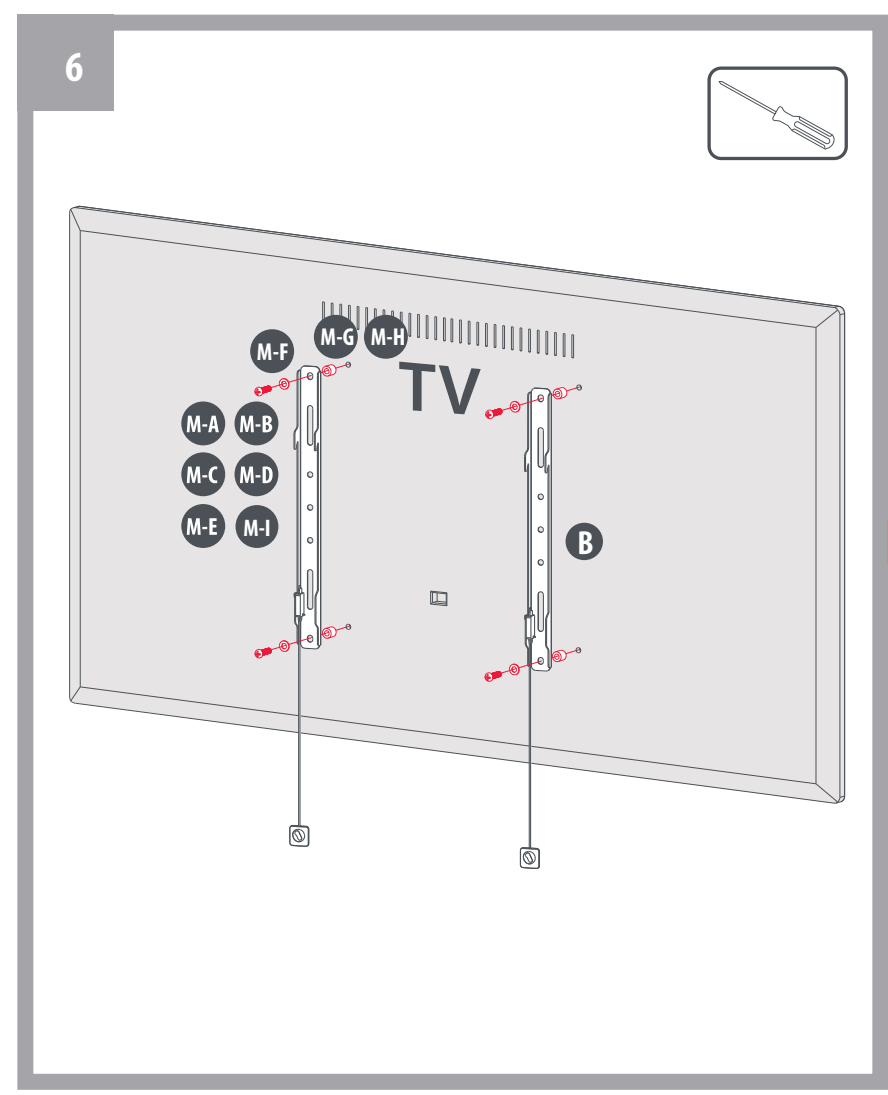

100 kg
 30 mm
 max 77"

VESA
 Universal
 400 x 400 max

- Package M**
- M-A 4 x M5x14mm
 - M-B 4 x M6x14mm
 - M-C 4 x M6x30mm
 - M-D 4 x M8x30mm
 - M-I 4 x M8x12mm
 - M-E 4 x M8x50mm
 - M-F 4 x D6mm
 - M-G 8 x ø15xø8x5mm
 - M-H 8 x ø15xø8x15mm

- Package W**
- W-A 4 x ST6.3x55mm
 - W-B 4 x Ø10x50mm
 - W-C 4 x D6mm

Universal Electronics BV - Europe & International
 PO Box 1100
 3720 BA Zierikzee
 The Netherlands
 WMS410
 RDN-11-50323

START

3 **WARNING**

Please verify that the supporting surface will safely support the combined weight of the equipment and all attached hardware and components

FINISH