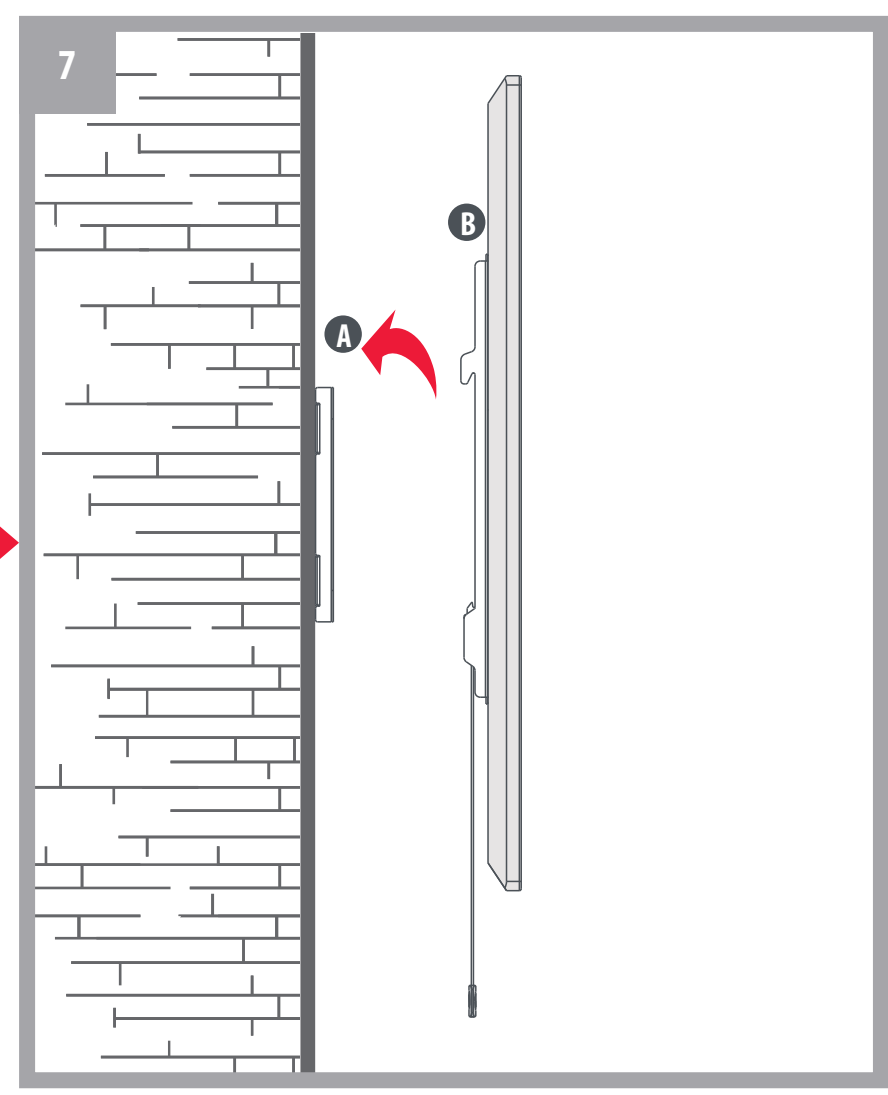

100 kg
 30 mm
 max 77"

VESA
 Universal
 400 x 400 max

- Package M**
- M-A 4 x M5x14mm
 - M-B 4 x M6x14mm
 - M-C 4 x M6x30mm
 - M-D 4 x M8x30mm
 - M-I 4 x M8x12mm
 - M-E 4 x M8x50mm
 - M-F 4 x D6mm
 - M-G 8 x ø15xø8x5mm
 - M-H 8 x ø15xø8x15mm

- Package W**
- W-A 4 x ST6.3x55mm
 - W-B 4 x Ø10x50mm
 - W-C 4 x D6mm

Universal Electronics BV - Europe & International
 PO Box 1100
 3720 BA Zierikzee
 The Netherlands
 WMS410
 RDN-11-50323

START

3 **WARNING**

Please verify that the supporting surface will safely support the combined weight of the equipment and all attached hardware and components

FINISH