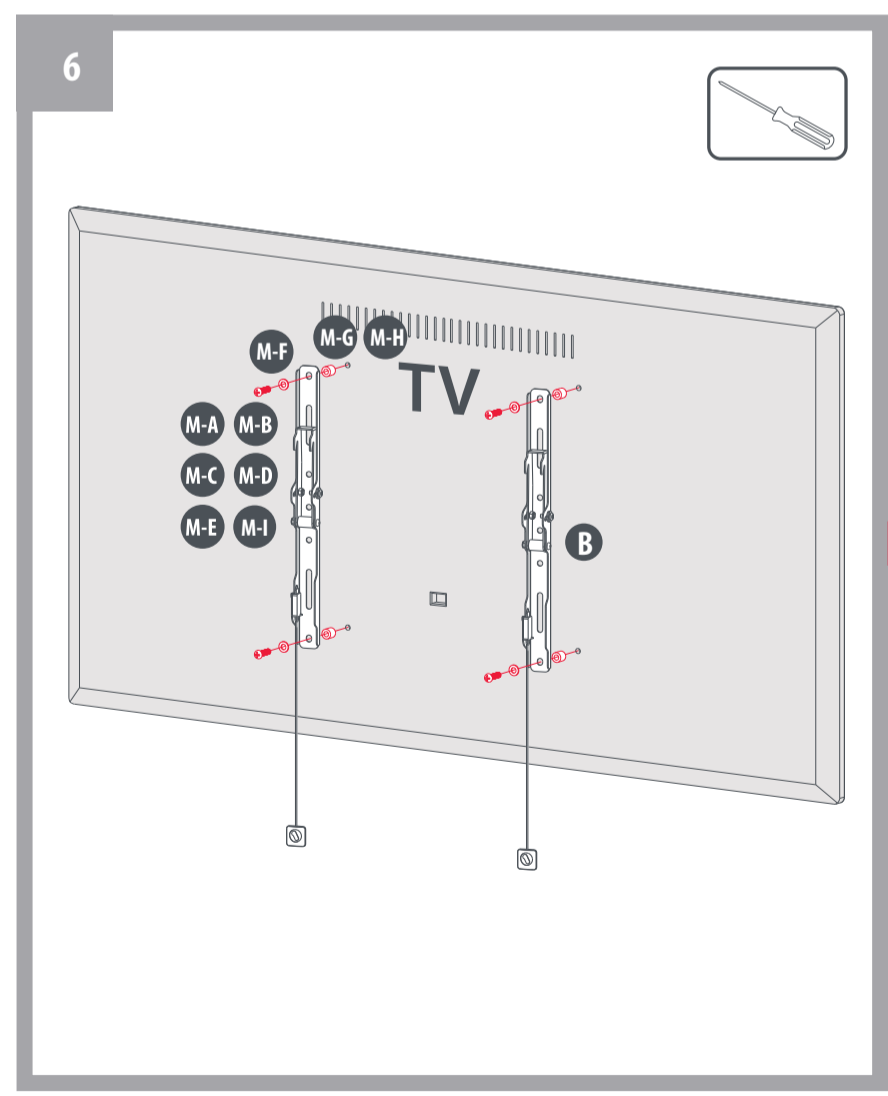

100 kg

35 mm

max 77"

VESA

Universal
400 x 400 max

- Package M**
- M-A 4 x M5x14mm
 - M-B 4 x M6x14mm
 - M-C 4 x M6x30mm
 - M-D 4 x M8x30mm
 - M-E 4 x M8x12mm
 - M-F 4 x M8x50mm
 - M-G 4 x D6mm
 - M-H 8 x Ø15xØ8x5mm
 - M-I 8 x Ø15xØ8x15mm

- Package W**
- W-A 4 x ST6.3x55mm
 - W-B 4 x Ø10x50mm
 - W-C 4 x D6mm

Separate the waste
Differenzia i Rifiuti

<http://www.oneforall.com/documents>

WMS420
Universal Electronics BV - Europe & International
PO Box 111, 50323
RONK, The Netherlands

START

3 WARNING

Please verify that the supporting surface will safely support the combined weight of the equipment and all attached hardware and components

FINISH