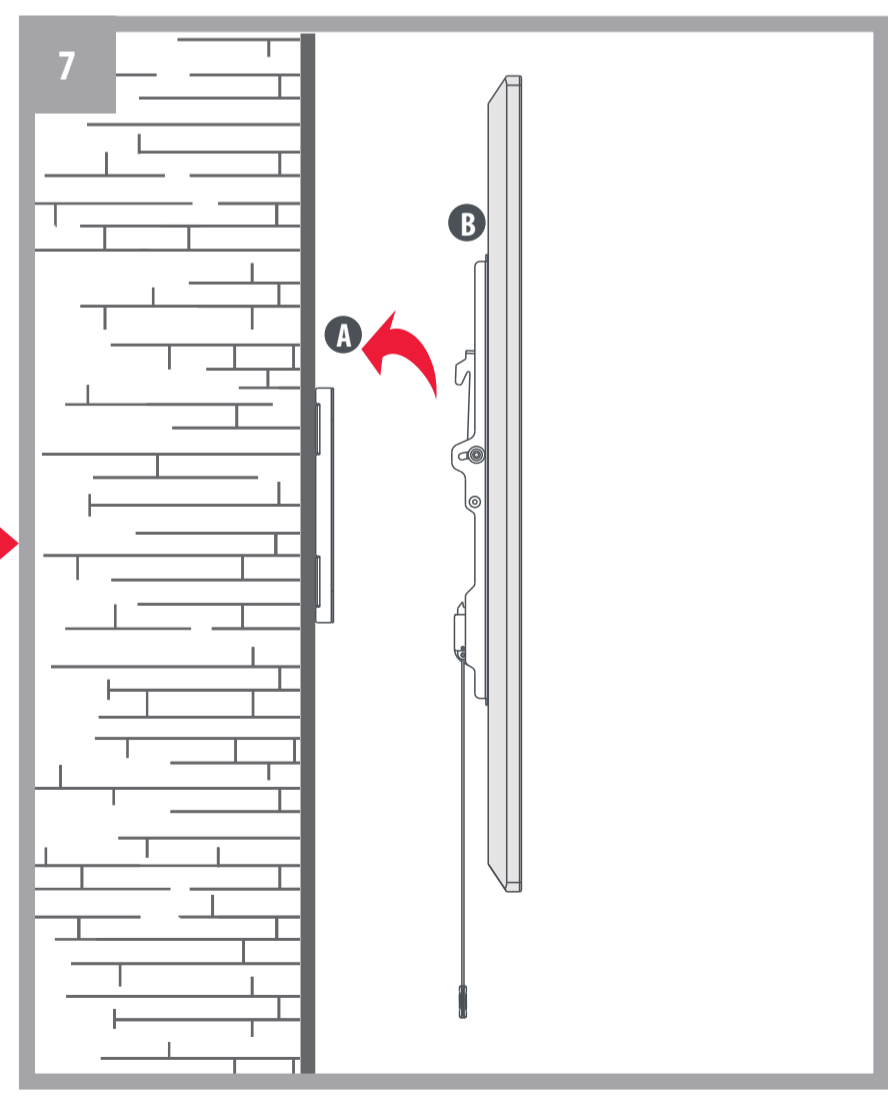

3 WARNING

Please verify that the supporting surface will safely support the combined weight of the equipment and all attached hardware and components