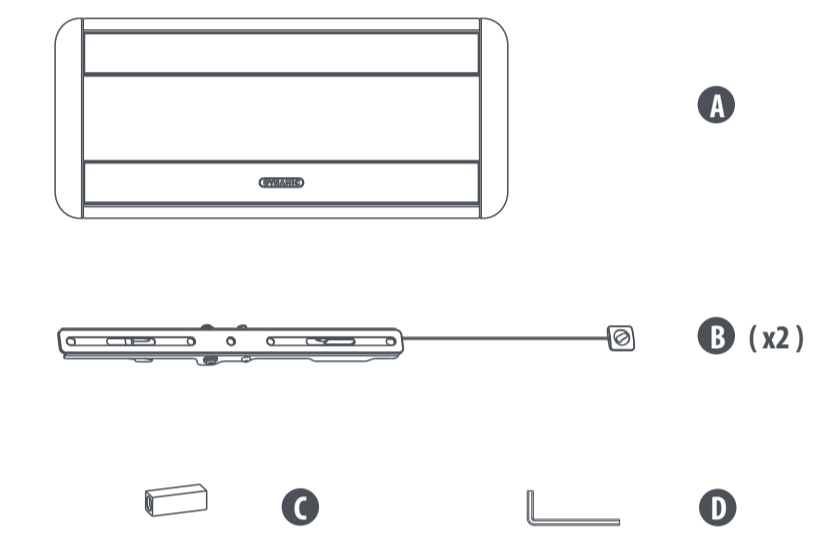

100 kg

35 mm

max 77"

VESA

Universal
400 x 400 max

- Package M**
- M-A 4 x M5x14mm
 - M-B 4 x M6x14mm
 - M-C 4 x M6x30mm
 - M-D 4 x M8x30mm
 - M-E 4 x M8x12mm
 - M-F 4 x M8x50mm
 - M-G 4 x D6mm
 - M-H 8 x Ø15xØ8x5mm
 - M-I 8 x Ø15xØ8x15mm

- Package W**
- W-A 4 x ST6.3x55mm
 - W-B 4 x Ø10x50mm
 - W-C 4 x D6mm

Separate the waste
Differenzia i Rifiuti

<http://www.oneforall.com/documents>

WMS420
Universal Electronics BV - Europe & International
PO Box 111, 50323
RONK, The Netherlands