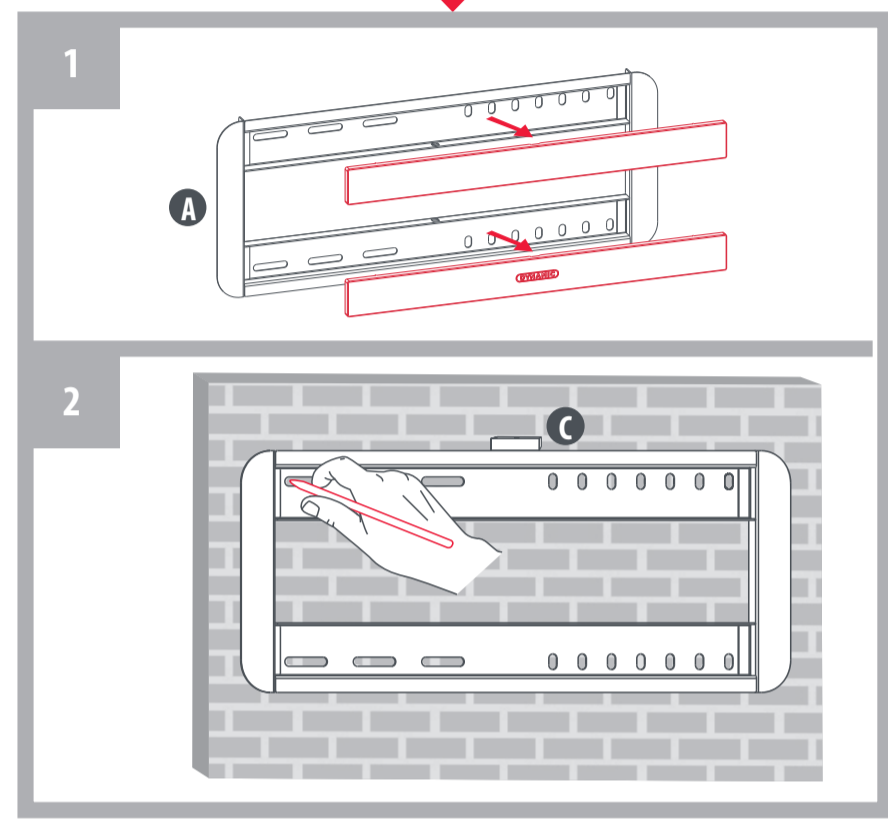

100 kg

35 mm

max 77"

VESA

Universal
400 x 400 max

1. **Package M**
2. M-A 4 x M5x14mm
   - M-B 4 x M6x14mm
   - M-C 4 x M6x30mm
   - M-D 4 x M8x30mm
   - M-E 4 x M8x12mm
   - M-F 4 x M8x50mm
   - M-G 4 x D6mm
   - M-H 8 x Ø15xØ8x5mm
   - M-I 8 x Ø15xØ8x15mm

1. **Package W**
2. W-A 4 x ST6.3x55mm
   - W-B 4 x Ø10x50mm
   - W-C 4 x D6mm

Separate the waste
Differenzia i Rifiuti

<http://www.oneforall.com/documents>

WMS420
Universal Electronics BV - Europe & International
PO Box 111, 50323
RONK, The Netherlands

START

3 WARNING

Please verify that the supporting surface will safely support the combined weight of the equipment and all attached hardware and components

FINISH