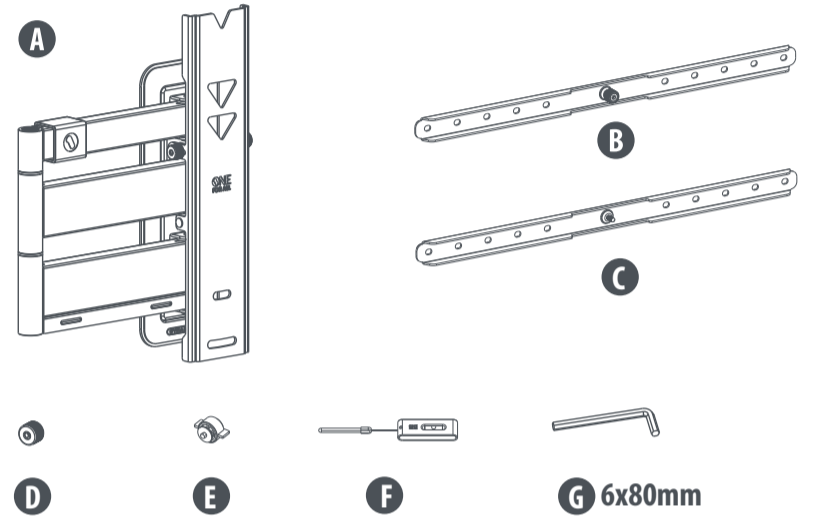

Universal
600 x 400 max

Package M

- M-A 4 x M5x14mm
- M-B 4 x M6x14mm
- M-C 4 x M6x30mm
- M-D 4 x M8x12mm
- M-E 4 x M8x30mm
- M-F 4 x M8x50mm
- M-G 4 x D6
- M-H 8 x ø15xø8x5mm
- M-I 8 x ø15xø8x15mm

Package W

- W-A 4 x ST8x90mm
- W-B 4 x ø10x50mm
- W-C 4 x D8

Separate the waste
Differenzia i Rifiuti

<http://www.oneforall.com/documents>

Universal Electronics BV - Europe & International
FDN-1150323
The Netherlands