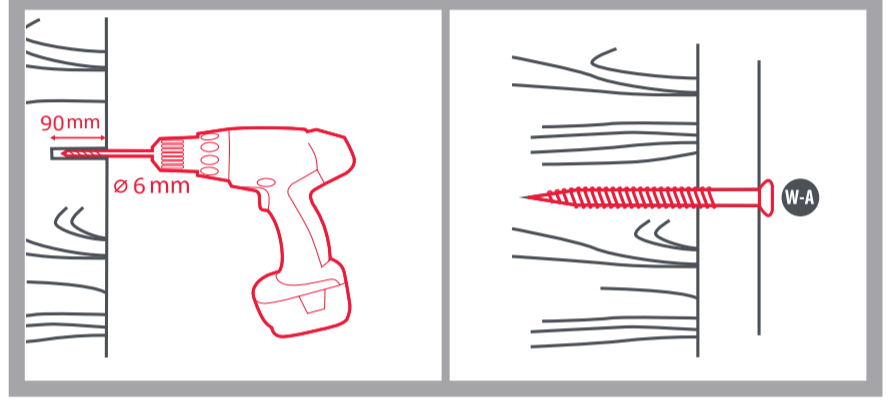

3 WARNING
Please verify that the supporting surface will safely support the combined weight of the equipment and all attached hardware and components