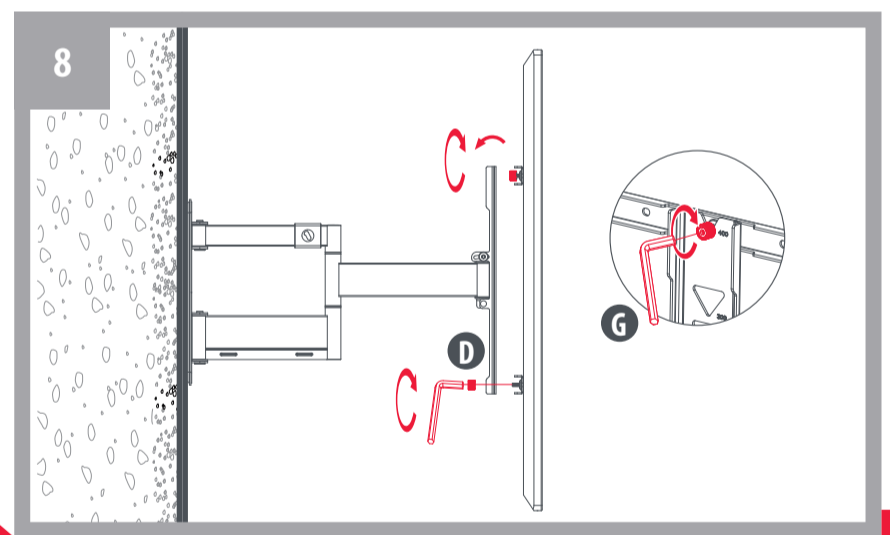

- W-A 4 x ST8x90mm
- W-B 4 x ø10x50mm
- W-C 4 x D8

Separate the waste
Differenzia i Rifiuti

<http://www.oneforall.com/documents>

Universal Electronics BV - Europe & International
FDN-1150323
The Netherlands

START

3 WARNING
Please verify that the supporting surface will safely support the combined weight of the equipment and all attached hardware and components

4a 4b

FINISH