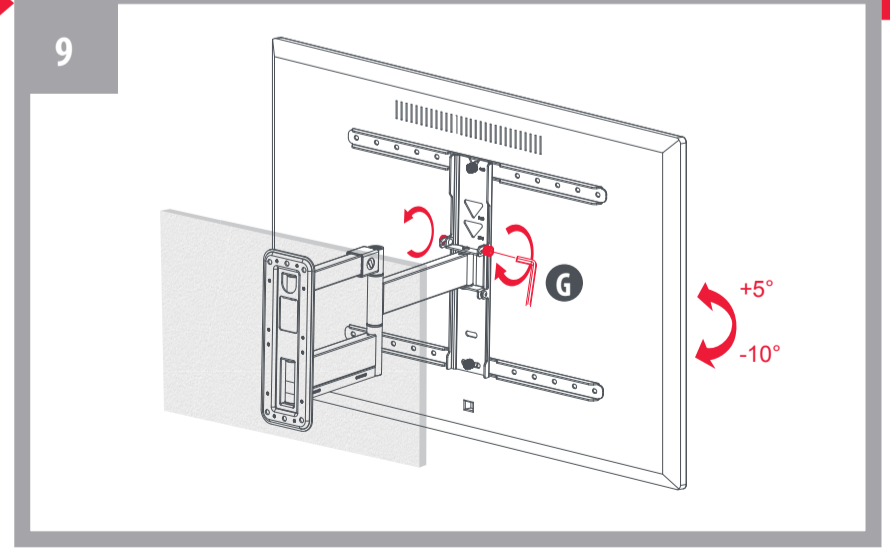

- W-A 4 x ST8x90mm
- W-B 4 x ø10x50mm
- W-C 4 x D8

Separate the waste
Differenzia i Rifiuti

<http://www.oneforall.com/documents>

Universal Electronics BV - Europe & International
FDN-1150323
The Netherlands

START

3 WARNING
Please verify that the supporting surface will safely support the combined weight of the equipment and all attached hardware and components

4a 4b

FINISH