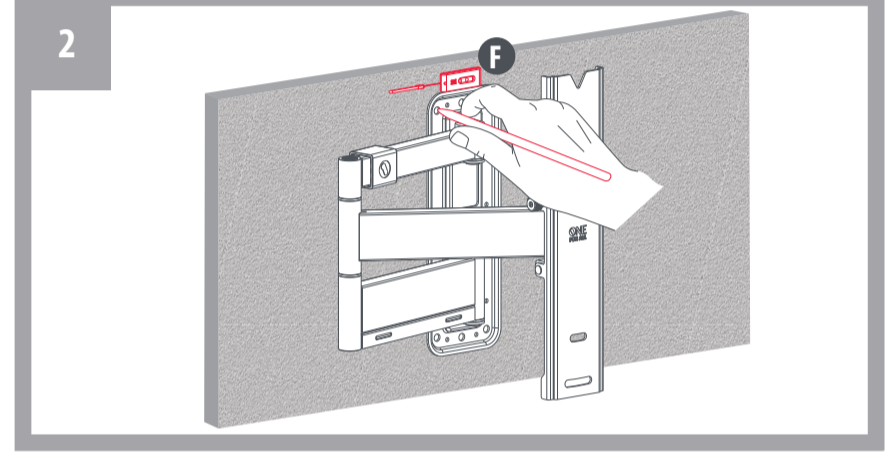

- W-A 4 x ST8x90mm
- W-B 4 x ø10x50mm
- W-C 4 x D8

Separate the waste
Differenzia i Rifiuti

<http://www.oneforall.com/documents>

Universal Electronics BV - Europe & International
FDN-1150323
The Netherlands

START

3 WARNING
Please verify that the supporting surface will safely support the combined weight of the equipment and all attached hardware and components

4a 4b

FINISH