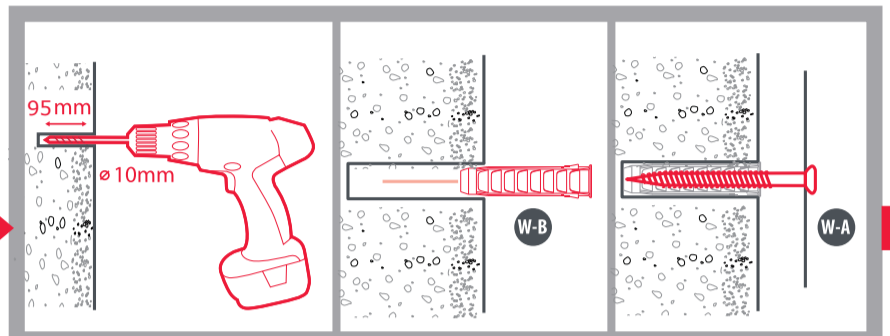

- W-A 4 x ST8x90mm
- W-B 4 x ø10x50mm
- W-C 4 x D8

Separate the waste
Differenzia i Rifiuti

<http://www.oneforall.com/documents>

Universal Electronics BV - Europe & International
FDN-1150323
The Netherlands

START

3 WARNING
Please verify that the supporting surface will safely support the combined weight of the equipment and all attached hardware and components

4a 4b

FINISH