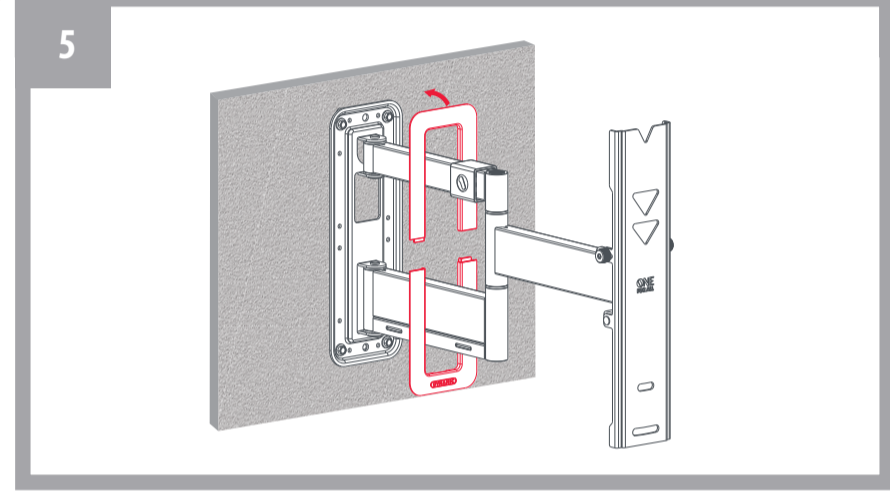

- W-A 4 x ST8x90mm
- W-B 4 x ø10x50mm
- W-C 4 x D8

Separate the waste
Differenzia i Rifiuti

<http://www.oneforall.com/documents>

Universal Electronics BV - Europe & International
FDN-1150323
The Netherlands

START

3 WARNING
Please verify that the supporting surface will safely support the combined weight of the equipment and all attached hardware and components

4a 4b

FINISH