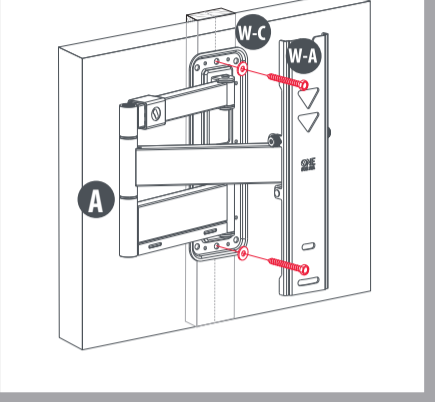

- W-A 4 x ST8x90mm
- W-B 4 x ø10x50mm
- W-C 4 x D8

Separate the waste
Differenzia i Rifiuti

<http://www.oneforall.com/documents>

Universal Electronics BV - Europe & International
FDN-1150323
The Netherlands

START

3 WARNING
Please verify that the supporting surface will safely support the combined weight of the equipment and all attached hardware and components

4a 4b

FINISH