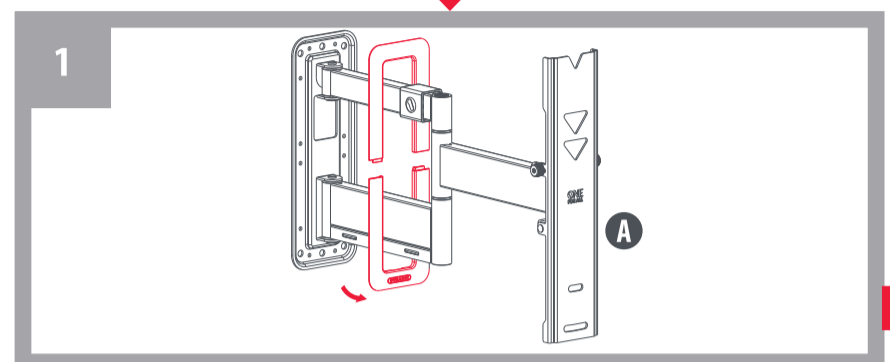

Universal
600 x 400 max

Package M

- M-A 4 x M5x14mm
- M-B 4 x M6x14mm
- M-C 4 x M6x30mm
- M-D 4 x M8x12mm
- M-E 4 x M8x30mm
- M-F 4 x M8x50mm
- M-G 4 x D6
- M-H 8 x ø15xø8x5mm
- M-I 8 x ø15xø8x15mm

Package W

- W-A 4 x ST8x90mm
- W-B 4 x ø10x50mm
- W-C 4 x D8

Separate the waste
Differenzia i Rifiuti

<http://www.oneforall.com/documents>

Universal Electronics BV - Europe & International
FDN-1150323
The Netherlands

START

3 WARNING
Please verify that the supporting surface will safely support the combined weight of the equipment and all attached hardware and components

4a 4b

FINISH