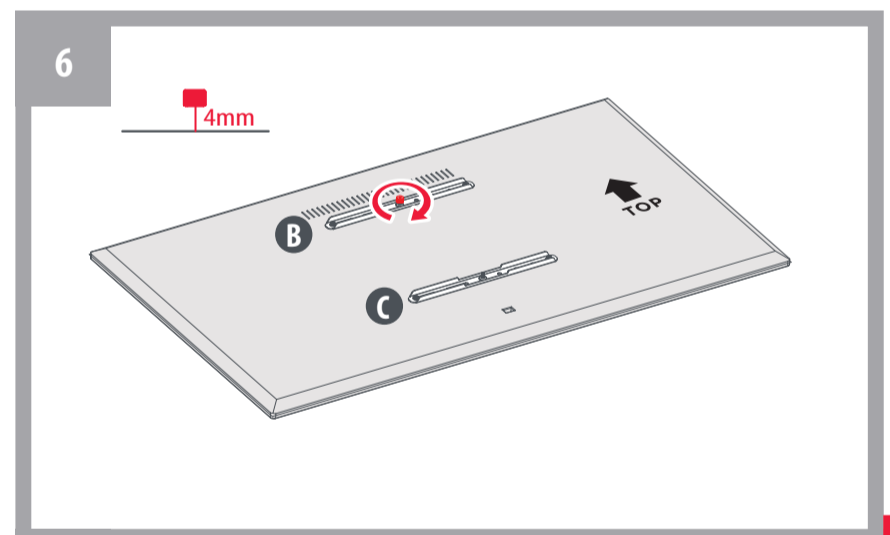

- W-A 4 x ST8x90mm
- W-B 4 x ø10x50mm
- W-C 4 x D8

Separate the waste
Differenzia i Rifiuti

<http://www.oneforall.com/documents>

Universal Electronics BV - Europe & International
FDN-1150323
The Netherlands

START

3 WARNING
Please verify that the supporting surface will safely support the combined weight of the equipment and all attached hardware and components

4a 4b

FINISH