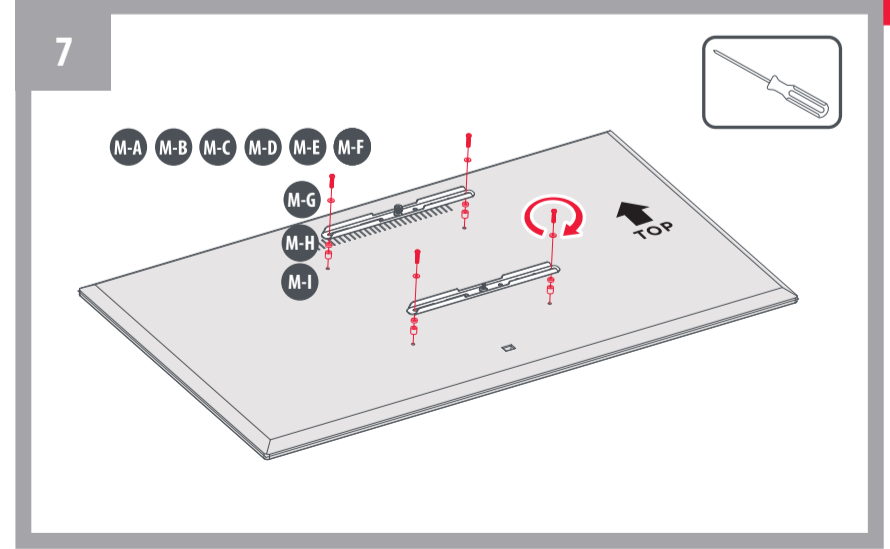

- W-A 4 x ST8x90mm
- W-B 4 x ø10x50mm
- W-C 4 x D8

Separate the waste
Differenzia i Rifiuti

<http://www.oneforall.com/documents>

Universal Electronics BV - Europe & International
FDN-1150323
The Netherlands

START

3 WARNING
Please verify that the supporting surface will safely support the combined weight of the equipment and all attached hardware and components

4a 4b

FINISH