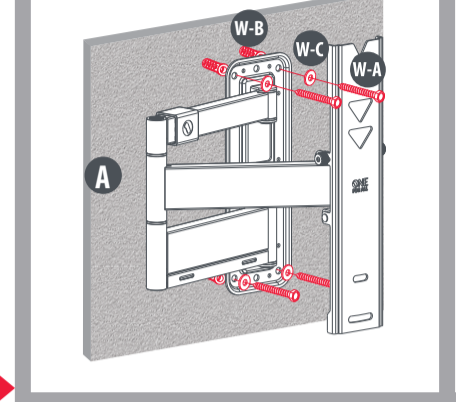

- W-A 4 x ST8x90mm
- W-B 4 x ø10x50mm
- W-C 4 x D8

Separate the waste
Differenzia i Rifiuti

<http://www.oneforall.com/documents>

Universal Electronics BV - Europe & International
FDN-1150323
The Netherlands

START

3 WARNING
Please verify that the supporting surface will safely support the combined weight of the equipment and all attached hardware and components

4a 4b

FINISH