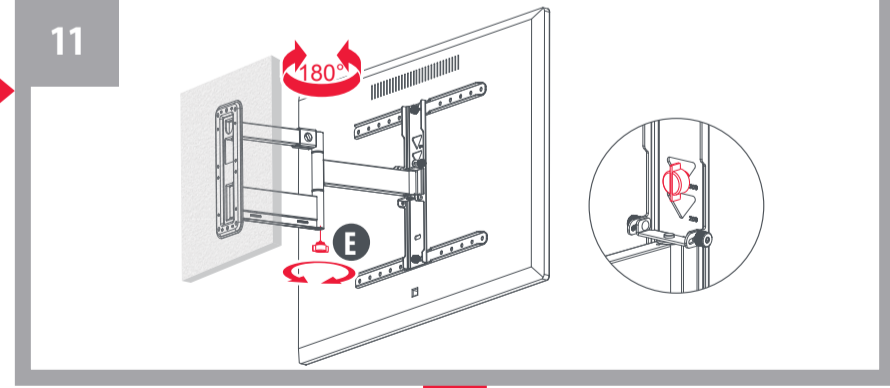

- W-A 4 x ST8x90mm
- W-B 4 x ø10x50mm
- W-C 4 x D8

Separate the waste
Differenzia i Rifiuti

<http://www.oneforall.com/documents>

Universal Electronics BV - Europe & International
FDN-1150323
The Netherlands

START

3 WARNING
Please verify that the supporting surface will safely support the combined weight of the equipment and all attached hardware and components

4a 4b

FINISH