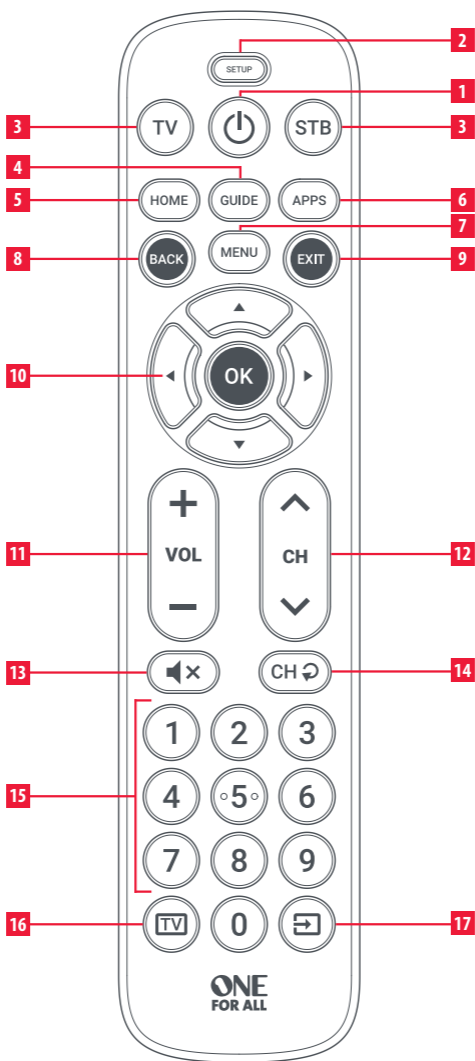

Big Button

Universal Remote Control

URC6821

ENGLISH	2
DEUTSCH	10
FRANÇAIS	18
ESPAÑOL	26
ITALIANO	34
PORTUGUÊS	42
NEDERLANDS	48
DANSK	54
NORSK	60
SVERIGE	66
SUOMI	72
ΕΛΛΗΝΙΚΑ	78
РУССКИЙ	84
TÜRKÇE	90
POLSKI	96
ČESKY	102
MAGYAR	108
БЪЛГАРСКИ	114
ROMÂNĂ	120
SLOVENSKY	126
HRVATSKI	132
CODELIST	138

KEY DESCRIPTIONS

CAUTION: Risk of explosion if battery is replaced by an incorrect type. Use quality Alkaline batteries.

KEY DESCRIPTIONS

- 1 Power** Switches your devices on and off.
- 2 Setup** This key is used to set up the Big Button remote.
- 3 Device keys** These keys are used to select which device the Big Button Remote currently controls. After pressing the TV key, the remote will control your TV. To switch to controlling another device, simply press the appropriate key. The devices that can be programmed to each key are as follows:
TV: All televisions such as LED, LCD , Plasma, OLED etc.
STB: Set Top Boxes, including Satellite, Cable and Freeview. + Streaming devices such as an Apple TV, Roku Box, Foxtel Now etc. Also works Xbox 360 and Xbox One.
- 4 Guide** TV Guide.
- 5 Home** Displays the Home Menu.
- 6 Apps** Brings up the Applications menu on Smart Devices such as Smart TVs or Streaming boxes.
- 7 Menu** Access the installation menu of the current device.
- 8 Back** Back one step in the Menu.
- 9 Exit** Exits the menu.
- 10 Menu Directions and OK** Control the menu of the current device.
- 11 Volume Up and Down** Control the volume of the current device.
- 12 Channel Up & Down** Change channels on the current device.
- 13 Mute** Mutes the volume of the current device. You can also set up this key to always control one device. For details see the Volume Lock feature.
- 14 Last Channel** Changes to the last channel viewed.
- 15 Digits** Select channels on the current device.
- 16 TV** Return to live TV.
- 17 Input** Used to select Input on devices.