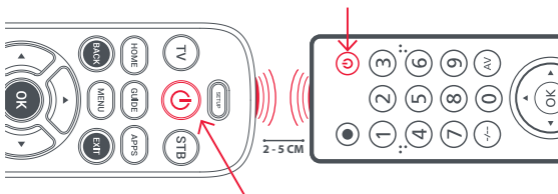

SETUP

LEARNING

Your Big Button remote control can learn any function from any other working remote control. This is a quick and easy one-time setup that allows to control any infrared controlled device you have in your living room. It also allows you to add a key or keys that may be missing to a spare key on the Big Button.

To do this, firstly make sure you have all your original remote controls to hand, and that they have working batteries in.

To learn functions, the original remote should be approximately 3cm from the Big Button remote, pointing towards it:

1. Press the Device key for the device you want to learn functions onto.
2. Hold down the Setup key until the LED under the Device key blinks twice.
3. Press 975 – the LED should blink twice.
4. Press and release the key you want to learn a function onto (for example the TV Power key) – the LED will begin to flash rapidly.
5. Press and release* the corresponding key on the original remote, for example Power.
6. The LED will blink twice to indicate the key has been learned correctly.
7. Repeat steps 4 and 5 for each key you want to learn – remember you can learn from multiple remotes, but only one function per key.
8. When you have learned all the functions you require, press and hold Setup key until the LED blinks twice.

* Some remotes send commands differently. If you find a function cannot be learned, try holding down the key on the original remote instead of pressing and releasing.