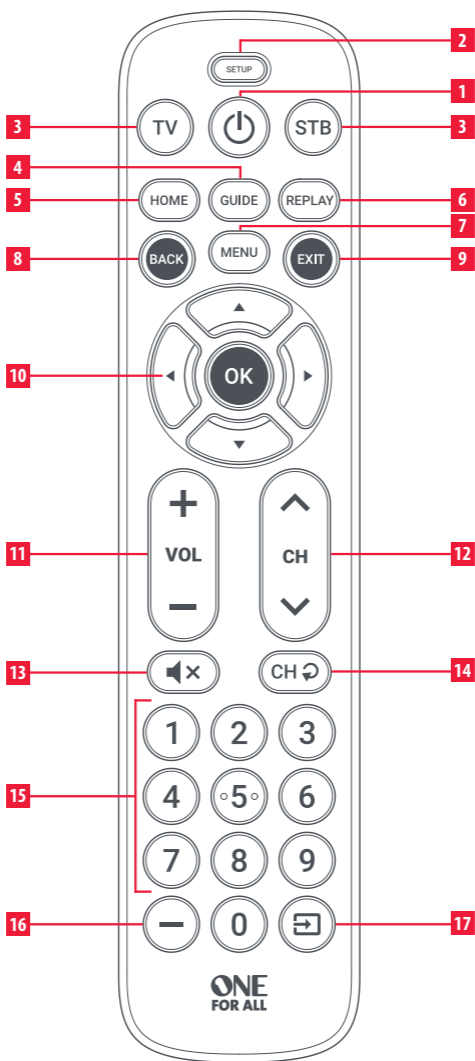

KEY DESCRIPTIONS