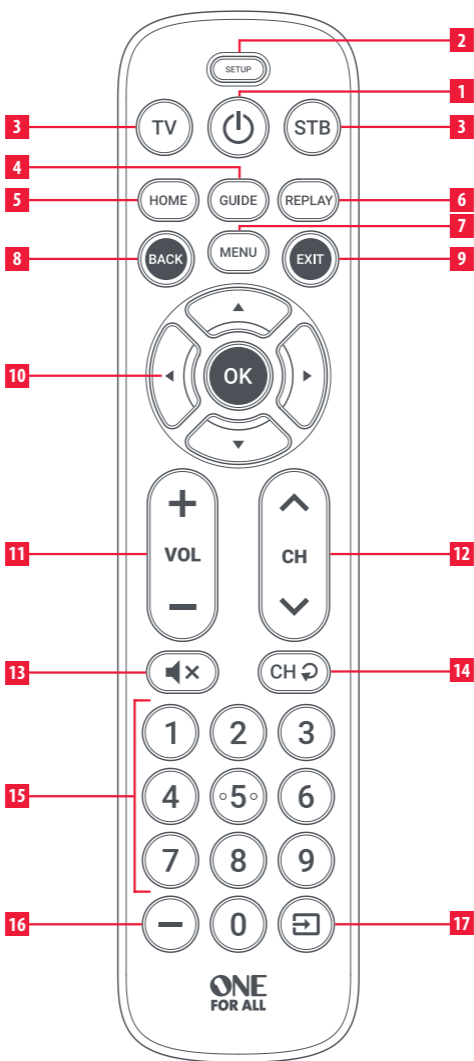

ATTENTION : il existe des risques d'explosion si les piles ne sont pas remplacées par le type approprié. Utilisez des piles alcalines de qualité.