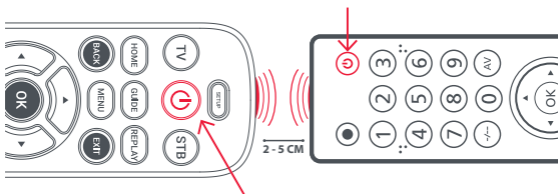

SETUP

LEARNING

Your Big Button remote control can learn any function from any other working remote control. This is a quick and easy one-time setup that allows to control any infrared controlled device you have in your living room. It also allows you to add a key or keys that may be missing to a spare key on the Big Button.

To do this, firstly make sure you have all your original remote controls to hand, and that they have working batteries in.

To learn functions, the original remote should be approximately 3cm from the Big Button remote, pointing towards it:

1. Press the Device key for the device you want to learn functions onto.
2. Hold down the Setup key until the LED under the Device key blinks twice.
3. Press 975 – the LED should blink twice.
4. Press and release the key you want to learn a function onto (for example the TV Power key) – the LED will begin to flash rapidly.
5. Press and release* the corresponding key on the original remote, for example Power.
6. The LED will blink twice to indicate the key has been learned correctly.
7. Repeat steps 4 and 5 for each key you want to learn – remember you can learn from multiple remotes, but only one function per key.
8. When you have learned all the functions you require, press and hold Setup key until the LED blinks twice.

* Some remotes send commands differently. If you find a function cannot be learned, try holding down the key on the original remote instead of pressing and releasing.